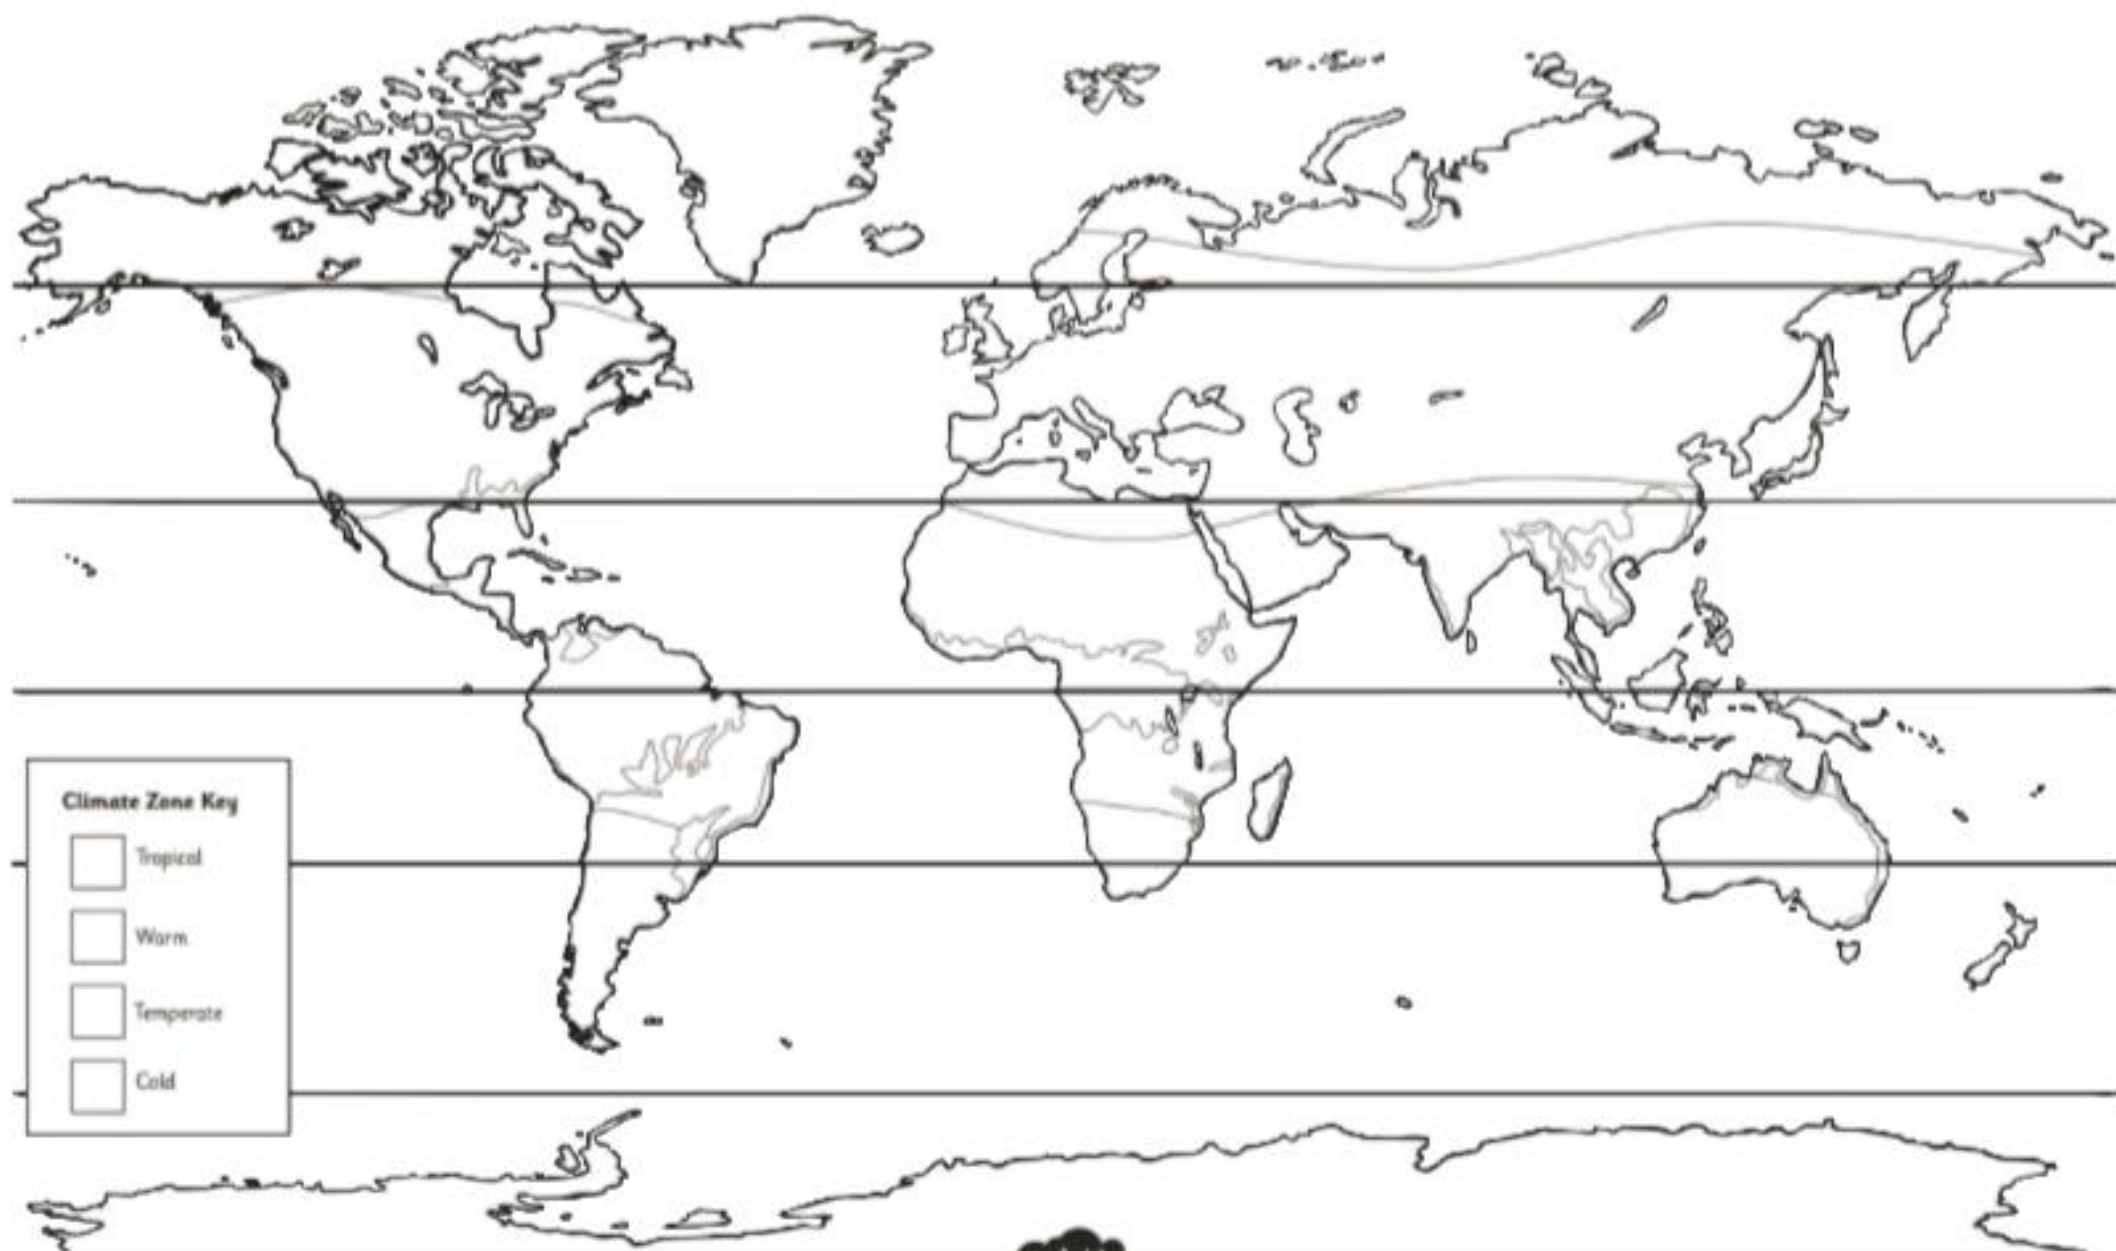

Colour in the map using 4 different colours to show the climate zones of the world.
Don't forget to colour the key.

Climate Zone Key

- Tropical
- Warm
- Temperate
- Cold

Colour in the map using 4 different colours to show the climate zones of the world. Don't forget to colour the key. Then, cut out the animals below and stick them onto the map where the animals would live in their different climates.